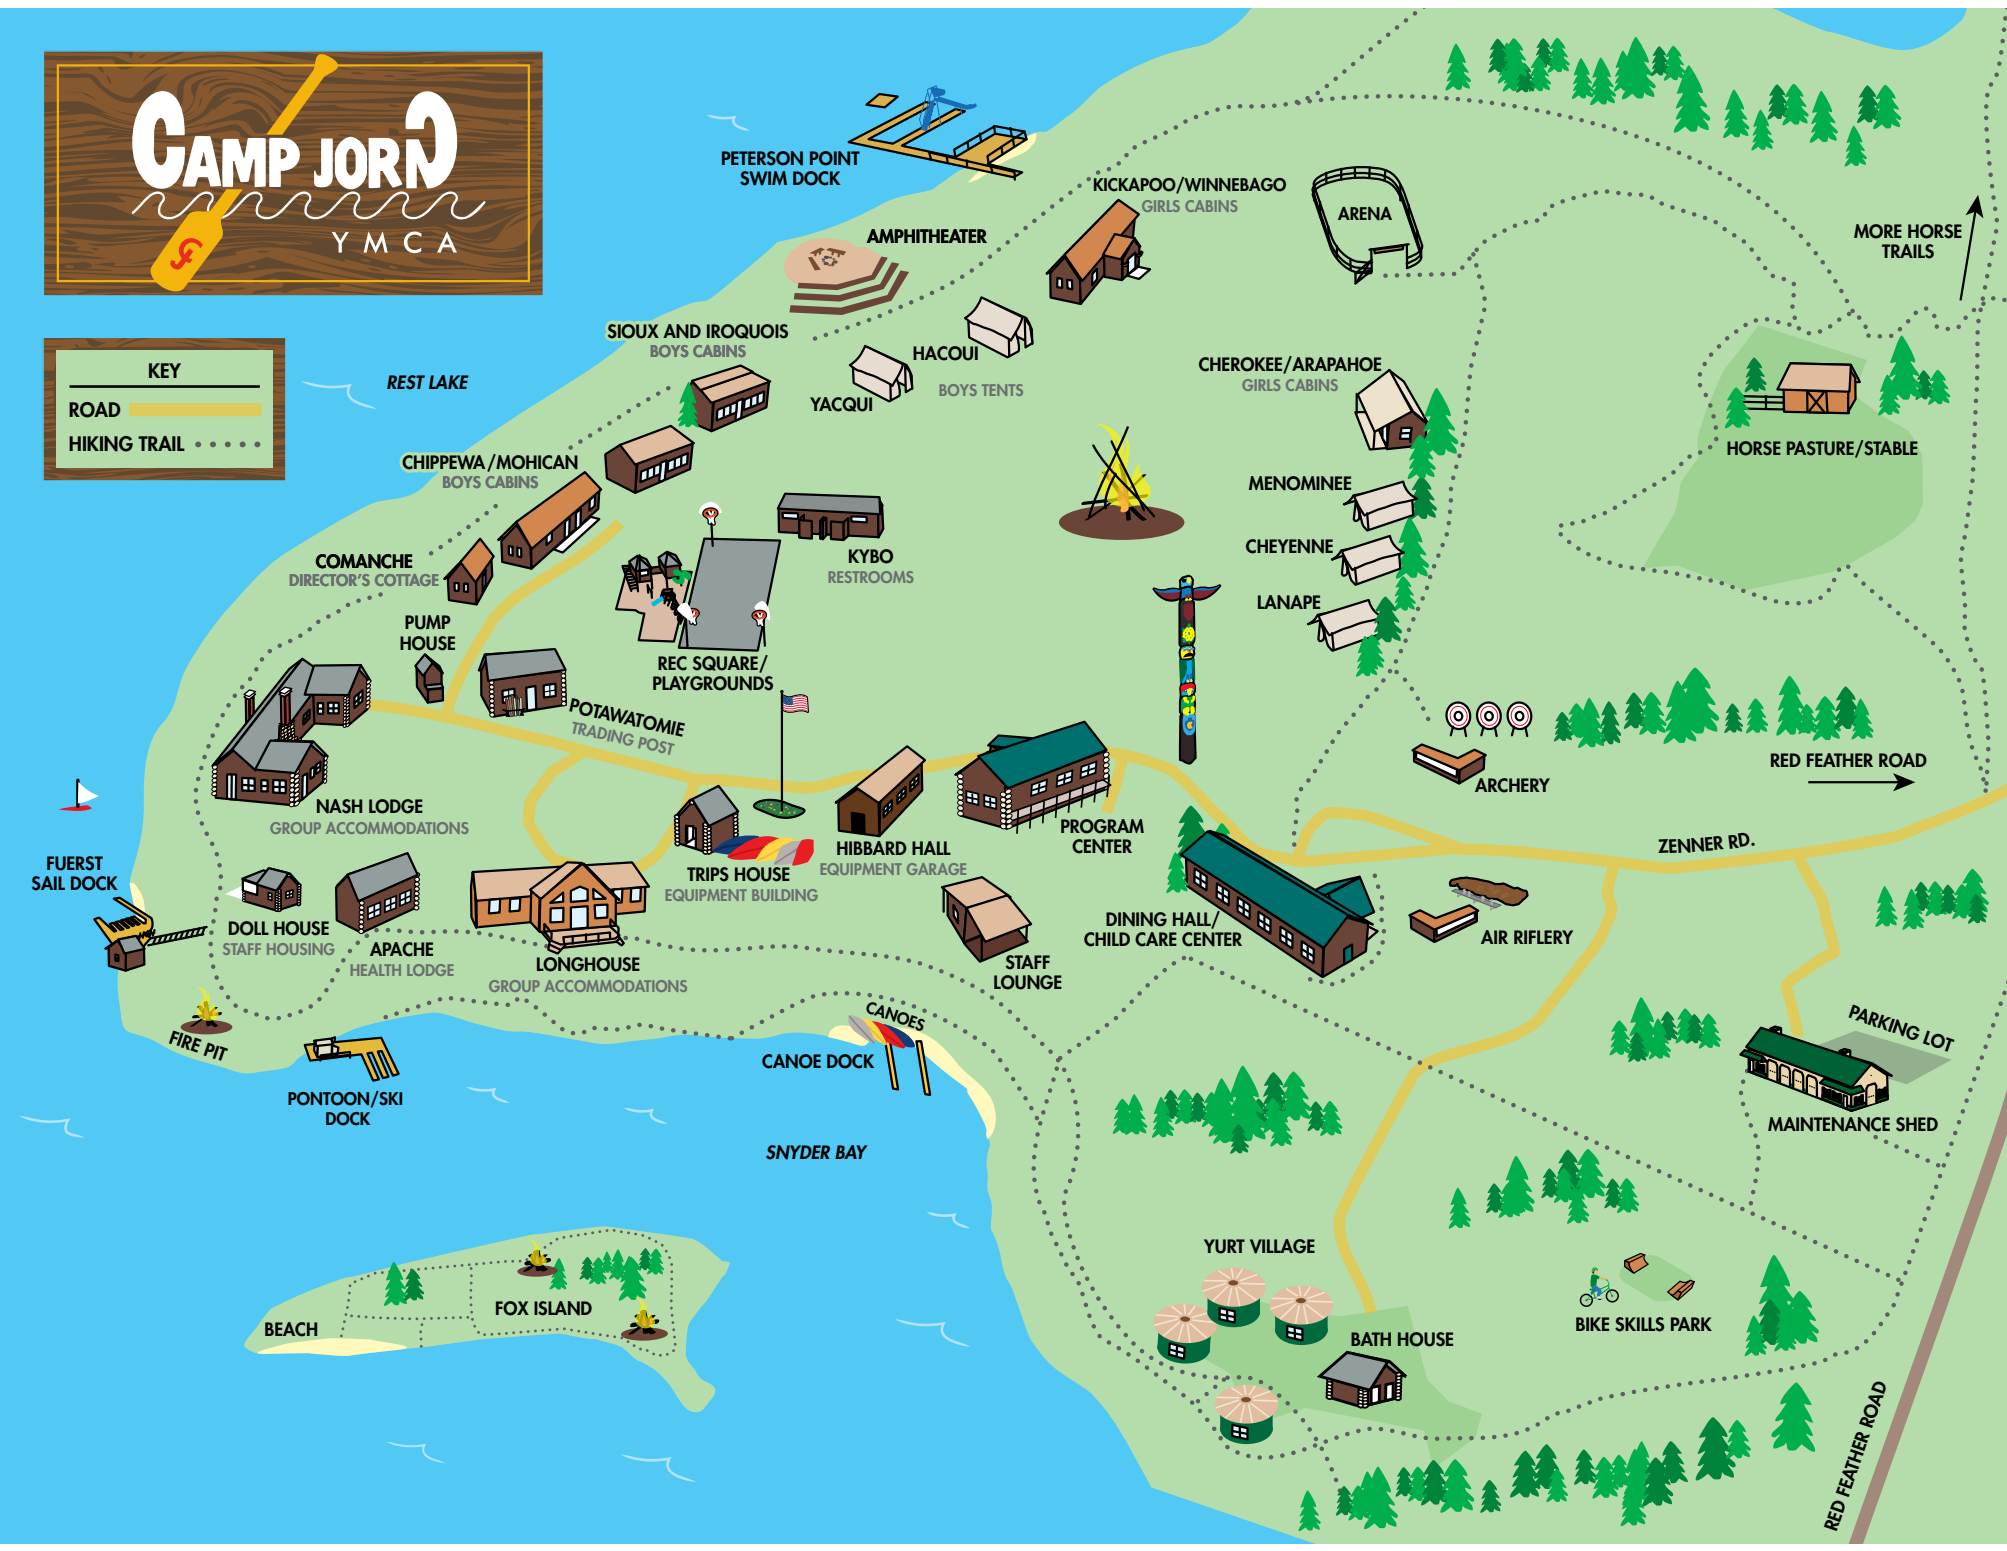

CAMP JORN

YMCA

KEY

- ROAD
- HIKING TRAIL

FUERST SAIL DOCK

FIRE PIT

BEACH

FOX ISLAND

SNYDER BAY

CANOE DOCK

CANOEES

NASH LODGE
GROUP ACCOMMODATIONS

DOLL HOUSE
STAFF HOUSING

APACHE
HEALTH LODGE

LONGHOUSE
GROUP ACCOMMODATIONS

TRIPS HOUSE
EQUIPMENT BUILDING

MAINTENANCE SHED

HORSE PASTURE/
STABLE

RED FEATHER ROAD

RED FEATHER ROAD

MORE HORSE TRAILS

LANAPE
CHEYENNE
MENOMINEE
CHEROKEE/ARAPAHOE
GIRLS CABINS

ARENA

KICKAPOO/WINNEBAGO
GIRLS CABINS

REC SQUARE/
PLAYGROUNDS

KYBO
RESTROOMS

REST LAKE

PETERSON POINT
SWIM DOCK